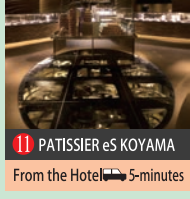

4 Youtakuji
From the Hotel 30-minutes