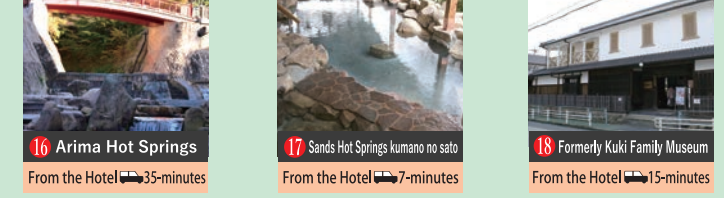

18 Formerly Kuki Family Museum
From the Hotel 15-minutes

Guidance to the SANDA HOTEL

- Car
- Train
- Bus

- Car
- Train
- Bus